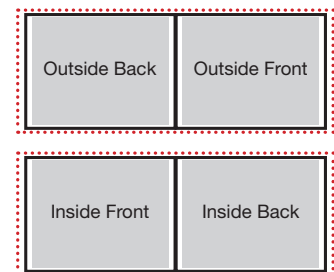

Advert specifications for print

Overall metric page size 213mm wide x 282mm deep

Page unit	Live	Trim	Bleed
Full page	189w x 258h	-	-
Full page (Bleed)	189w x 258h	213w x 282h	219w x 288h
Double page spread	402w x 258h	-	-
Double page spread (Bleed)	402w x 258h	426w x 282h	432w x 288h
1/2 page vertical	92w x 258h	-	-
1/2 page vertical (Bleed)	92w x 258h	104w x 282h	107w x 288h
1/2 page horizontal	189w x 129h	-	-
1/2 page horizontal (Bleed)	189w x 129h	213w x 141h	219w x 144h
1/4 page	92w x 129h	-	-
1/4 page strip (Bleed)	43w x 258h	55w x 282h	58w x 288h
1/3 page vertical	59w x 258h	-	-
1/3 page vertical (Bleed)	59w x 258h	71w x 282h	74w x 288h
1/3 page horizontal	189w x 85h	-	-
1/2 page island	140w x 195h	-	-
2/3 page vertical	124w x 258h	-	-
2/3 page vertical (Bleed)	124w x 258h	136w x 288h	139w x 288h
1/3 page square	125 x 125	-	-
1/6 page	60w x 129h	-	-
1/8 page	92w x 64h	-	-

All measurements are in mm

Full page requirements

- Bleed 219(w)mm x 288(h)mm
- Trim 213(w)mm x 282(h)mm
- Live 200(w)mm x 270(h)mm

Double page spread requirements

- Bleed 432(w)mm x 288(h)mm
- Trim 426(w)mm x 282(h)mm
- Live 410(w)mm x 270(h)mm

Belly wrap requirements

- Bleed 3mm (all the way around)
- Width (each 'page') 150mm
- Height 100mm

Bleed: These are the dimensions to use if graphics are to print beyond the edge of the final printed page.

Trim: These dimensions are where the page will be cut and represents the final dimensions of the printed magazine.

Live: This is the area where text and graphics can be placed that is a safe distance from the trim size. these dimensions will prevent the loss of text or graphics when the page is trimmed.